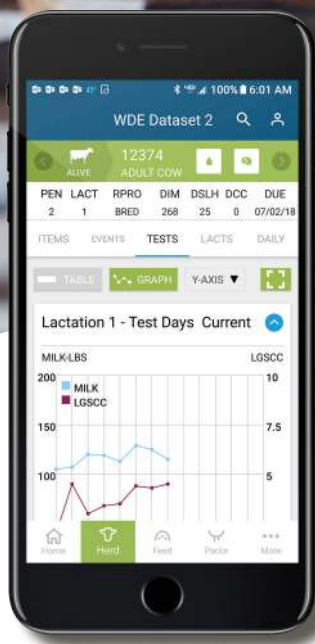

DairyComp

vas DAIRYCOMP

Access your cow data anyplace, anytime with any device.

- Add item cards that are customizable
- View Individual cow data including all lactations, milk production, events, items
- View favorite reports
- Invite others to connect to your dairy
- At a glance see if interfaces are working
- See the weather in your area