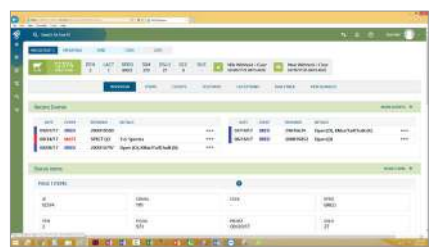

Update to the newest version of FeedWatch and be able to also use the user-friendly app, FeedComp, that enhances the function of the desktop.

DairyComp

## Access your cow data anyplace, anytime with any device.

- Add item cards that are customizable
- View Individual cow data including all lactations, milk production, events, items
- View favorite reports
- Invite others to connect to your dairy
- At a glance see if interfaces are working
- See the weather in your area