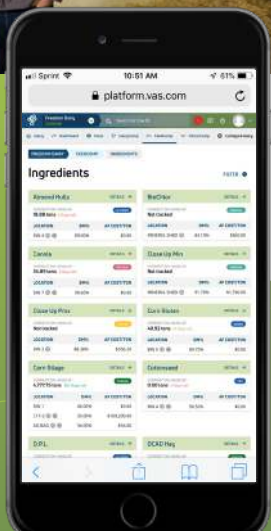

FeedComp

MANAGE YOUR FEED ASSETS

FeedWatch, feed management software designed from a philosophy of flexibility while maintaining complete analytical ability. The software will monitor feed usage, sales, purchasing, animal intakes and cost. User friendly FeedComp on the VAS Platform enhances the function of the desktop.

- ⬆ Increase feed efficiencies
- ⬆ Increase production
- ⬇ Decrease feeding time
- ⬇ Decrease waste
- ★ Boost your bottom line

FeedComp on the VAS Platform

"The biggest benefit of FeedWatch, right out of the gate, is the ability to monitor what the feeders are actually putting into the feed boxes and really be able to look at it in real time, [and] have the errors and exceptions reports. We're actively using it to monitor our inventories and the cost of our production, feed costs and how it affects our milk cow production."

Order **FEEDCOMP** now at Toll Free 888-225-6753 or vas.com

FeedComp Features

- **Efficiency:** Optimize load and decrease feeding time
- **Consistency:** Every cow is feed a correct balanced ration with proper mixing and delivered the same time every day
- **Analyze:** Examine the cause & effect of components and milk production
- **Monitor:** Have insight on your cows' dry matter intake and pen feeding
- **Evaluate Performance:** Calculate income over feed price, dry matter over milk production and mixing errors
- **Inventory Management:** Know your inventory anytime and make calculated decisions ahead of time
- **Weather app:** Know how the weather will affect your rations